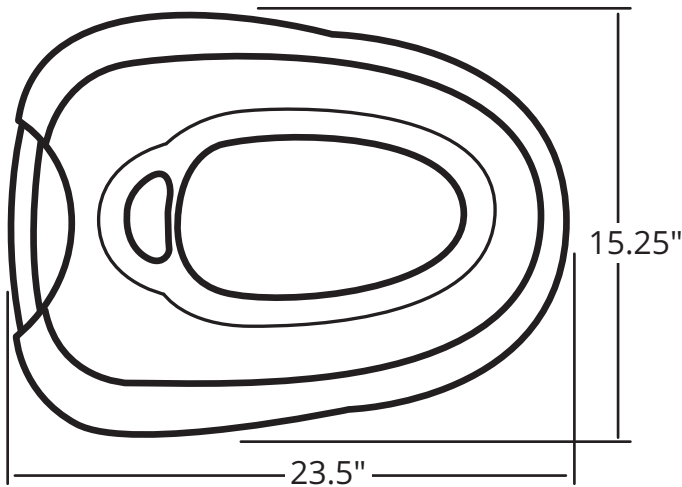

| SKU/Part No. | RM18 |
|--------------------------|--|
| Lithium Battery Voltage | 28V |
| Lithium Battery Capacity | 2Ah |
| Motor Type | Brushless |
| Blade Speed | 2900 rpm |
| Cutter Type | 3 Blades |
| Cutting Width | 180mm (7") |
| Cutting Height | 20-60mm (0.8 - 2.4") |
| Maximum Mowing Area | 600m ² (0.15 acre) |
| Maximum Climb Angle | 20° (35%) |
| Walking Speed | 0.25m/s (0.85 ft/sec) |
| Boundary Wire Length | 100m (330ft) |
| Warranty | 2 Year Limited / 1 Year Limited on Battery |

Contact Us: 1-800-876-3009 • www.mowro.com

RM24 Dimensions:

Blade Cutting
Width: 9.5"

Weight: 23 lbs.

RM18 Dimensions:

Blade Cutting
Width: 7"

Weight: 19 lbs.