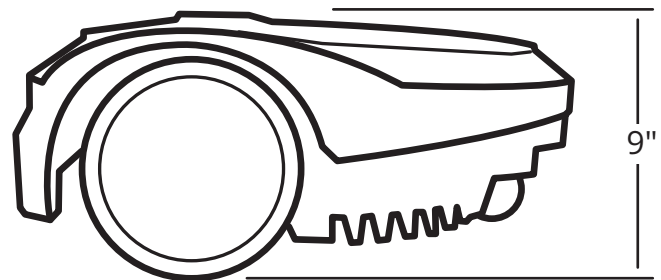

Contact Us: 1-800-876-3009 • www.mowro.com

RM24 Dimensions:

Blade Cutting
Width: 9.5"

Weight: 23 lbs.

RM18 Dimensions:

Blade Cutting
Width: 7"

Weight: 19 lbs.