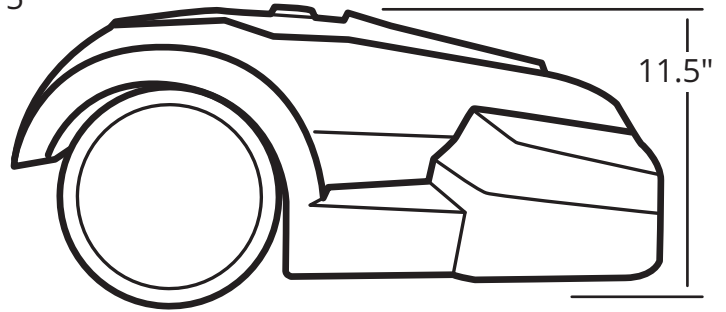

Contact Us: 1-800-876-3009 • www.mowro.com

RM24 Dimensions:

Blade Cutting
Width: 9.5"

Weight: 23 lbs.

RM18 Dimensions:

Blade Cutting
Width: 7"

Weight: 19 lbs.