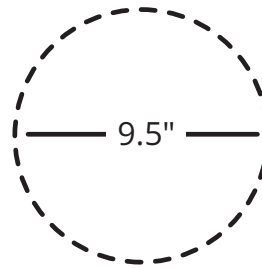

| SKU/Part No. | RM18 |
|--------------------------|--|
| Lithium Battery Voltage | 28V |
| Lithium Battery Capacity | 2Ah |
| Motor Type | Brushless |
| Blade Speed | 2900 rpm |
| Cutter Type | 3 Blades |
| Cutting Width | 180mm (7") |
| Cutting Height | 20-60mm (0.8 - 2.4") |
| Maximum Mowing Area | 600m ² (0.15 acre) |
| Maximum Climb Angle | 20° (35%) |
| Walking Speed | 0.25m/s (0.85 ft/sec) |
| Boundary Wire Length | 100m (330ft) |
| Warranty | 2 Year Limited / 1 Year Limited on Battery |

Contact Us: 1-800-876-3009 • www.mowro.com

RM24 Dimensions:

Blade Cutting
Width: 9.5"

Weight: 23 lbs.

RM18 Dimensions:

Blade Cutting
Width: 7"

Weight: 19 lbs.