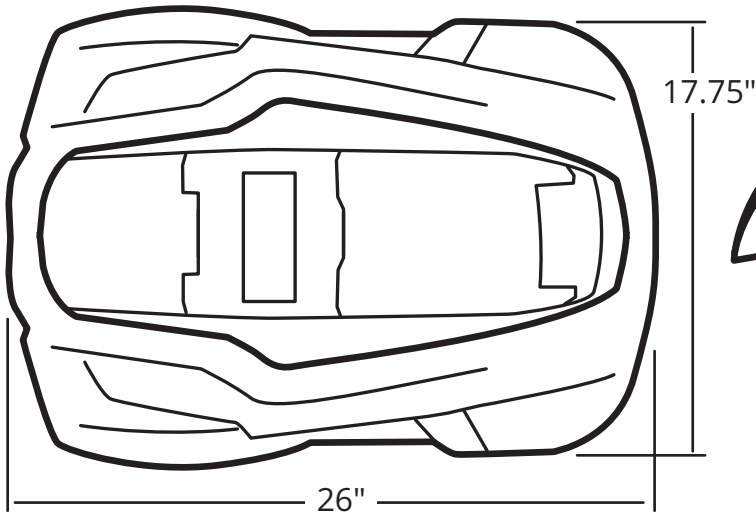

Features RM18:

- Automatic mowing
- Height Adjustment (0.8"-2.4")
- Water and Dust resistant (IP56)
- Climbs slopes up to 35% (20°)
- 7" cutting width
- Brushless motors
- Cuts up to 0.15 acre
- 28V 2Ah lithium-ion battery
- Quiet operation (65dB)
- 3 cutting blades
- Mows every 48hrs
- 2-year warranty
- Mow scheduling
- Bump & Tilt; Rain Sensors
- Made from durable ABS plastic

Robotic Lawn Mower

MOWRO™

RM24/RM18

Robotic Lawn Mower

| SKU/Part No. | RM24 |
|--------------------------|--|
| Lithium Battery Voltage | 28V |
| Lithium Battery Capacity | 4Ah |
| Motor Type | Brushless |
| Blade Speed | 2900 rpm |
| Cutter Type | 3 Blades |
| Cutting Width | 240mm (9.5") |
| Cutting Height | 25-65mm (1 - 2.5") |
| Maximum Mowing Area | 1000m ² (0.25 acre) |
| Maximum Climb Angle | 30° (50%) |
| Walking Speed | 0.5m/s (1.55 ft/sec) |
| Boundary Wire Length | 100m (330ft) |
| Warranty | 2 Year Limited / 1 Year Limited on Battery |

| SKU/Part No. | RM18 |
|--------------------------|--|
| Lithium Battery Voltage | 28V |
| Lithium Battery Capacity | 2Ah |
| Motor Type | Brushless |
| Blade Speed | 2900 rpm |
| Cutter Type | 3 Blades |
| Cutting Width | 180mm (7") |
| Cutting Height | 20-60mm (0.8 - 2.4") |
| Maximum Mowing Area | 600m ² (0.15 acre) |
| Maximum Climb Angle | 20° (35%) |
| Walking Speed | 0.25m/s (0.85 ft/sec) |
| Boundary Wire Length | 100m (330ft) |
| Warranty | 2 Year Limited / 1 Year Limited on Battery |

Contact Us: 1-800-876-3009 • www.mowro.com

RM24 Dimensions:

Blade Cutting
Width: 9.5"

Weight: 23 lbs.

RM18 Dimensions:

Blade Cutting
Width: 7"

Weight: 19 lbs.