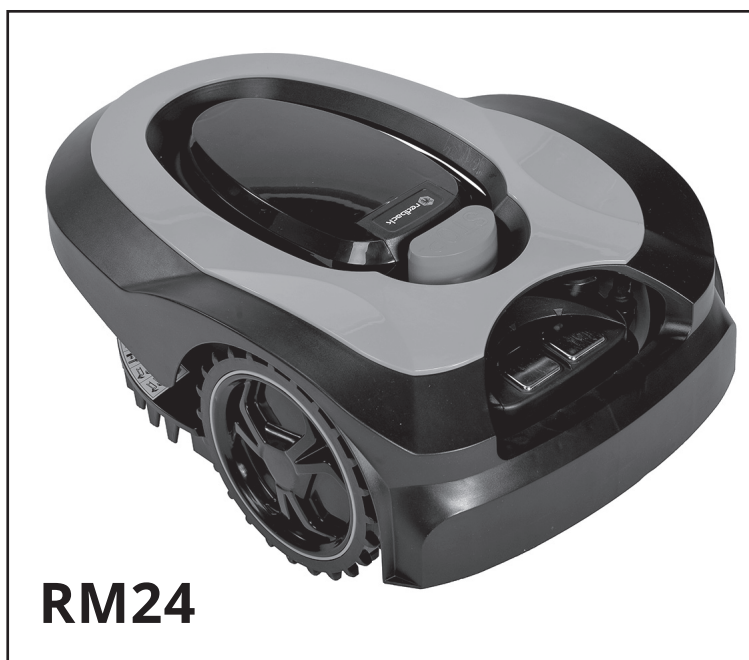

Features RM24:

- Automatic mowing
- Height Adjustment (1"-2.5")
- Water and Dust resistant (IPX4)
- Climbs slopes up to 50% (30°)
- 9.5" cutting width
- Brushless motors
- Cuts up to 0.25 acre
- 28V lithium-ion 3Ah/4Ah battery
- Quiet operation (65dB)
- 3 cutting blades
- Mows every 48hrs
- 2-year warranty
- Mow scheduling
- Bump & Tilt; Rain Sensors
- Made from durable ABS plastic

Features RM18:

- Automatic mowing
- Height Adjustment (0.8"-2.4")
- Water and Dust resistant (IP56)
- Climbs slopes up to 35% (20°)
- 7" cutting width
- Brushless motors
- Cuts up to 0.15 acre
- 28V 2Ah lithium-ion battery
- Quiet operation (65dB)
- 3 cutting blades
- Mows every 48hrs
- 2-year warranty
- Mow scheduling
- Bump & Tilt; Rain Sensors
- Made from durable ABS plastic

Robotic Lawn Mower

MOWRO™

RM24/RM18

Robotic Lawn Mower

| SKU/Part No. | RM24 |
|--------------------------|--|
| Lithium Battery Voltage | 28V |
| Lithium Battery Capacity | 4Ah |
| Motor Type | Brushless |
| Blade Speed | 2900 rpm |
| Cutter Type | 3 Blades |
| Cutting Width | 240mm (9.5") |
| Cutting Height | 25-65mm (1 - 2.5") |
| Maximum Mowing Area | 1000m ² (0.25 acre) |
| Maximum Climb Angle | 30° (50%) |
| Walking Speed | 0.5m/s (1.55 ft/sec) |
| Boundary Wire Length | 100m (330ft) |
| Warranty | 2 Year Limited / 1 Year Limited on Battery |