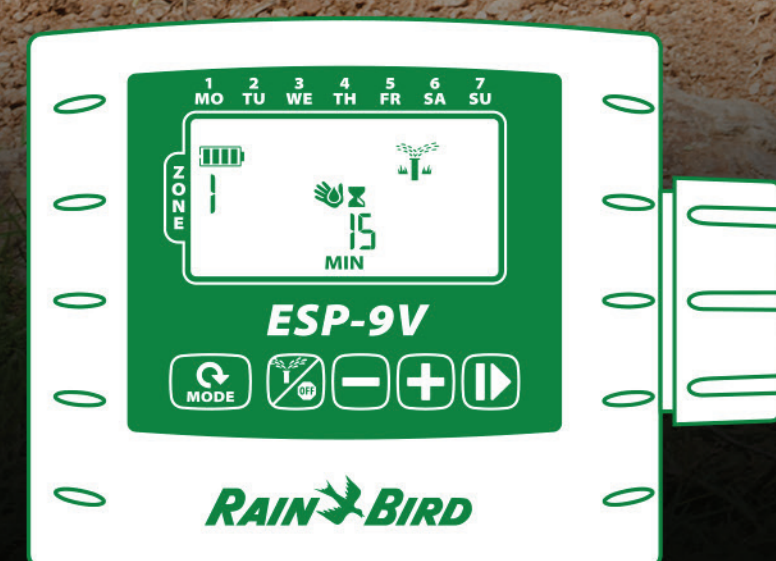

RAIN BIRD®

ESP-9V Battery-Operated Controller

TOUGHER

Installs and operates
anywhere...
even underwater.

EASIER

Easier to program,
try it and see.

LONGER LASTING

2+
years

Operates for **MORE
THAN TWO YEARS**
with two 9-volt batteries.

+

=

www.rainbird.com/ESP9V