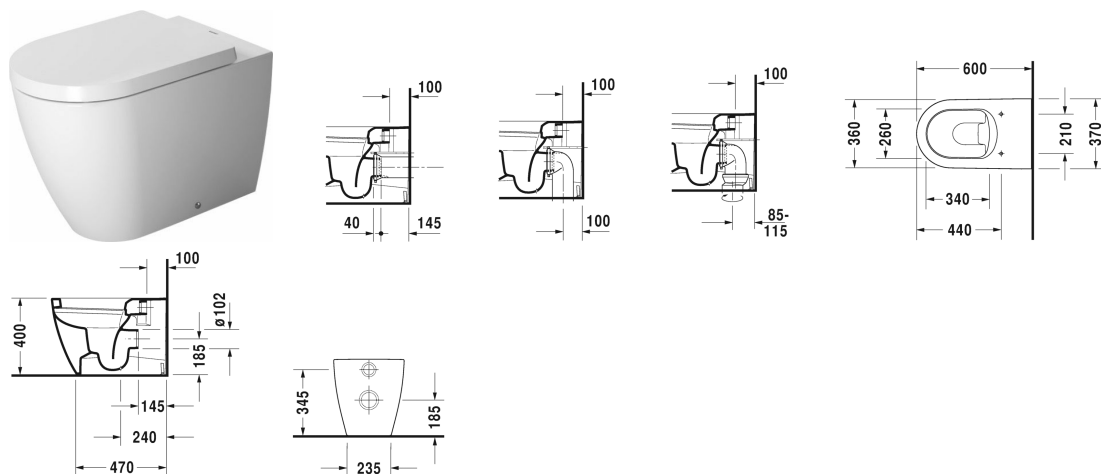

ME by Starck Toilet floor standing # 216909..00

| < 370 mm > |

Toilet floor standing	Dimension	Weight	Order number
back to wall, washdown model, fixings included, horizontal outlet, EWL class 1			
Colors			
00 White Alpin 20 HygieneGlaze (an antibacterial ceramic glaze that provides almost indefinite effectiveness)			
Variant			
♣ 4,5 l	370 x 600 mm	29.000 kilogram	216909..00
Sanitary ceramics with the special WonderGliss surface finish will remain clean and attractive-looking for a long time to come. When ordering WonderGliss please add a "1" as eleventh digit to the model number.			
Accessory			
Vario connector set incl. excenter	Ø 110 mm	1.500 kilogram	001422
Suitable products			
Toilet seat and cover hinges stainless steel, without soft closure,			002001
Toilet seat and cover hinges stainless steel, removable, with soft closure,			002009

All drawings contain the necessary measurements which are subject to standard tolerances. They are stated in mm and are non-binding. Exact measurements, in particular for customised installation scenarios, can only be taken from the finished ceramic piece.