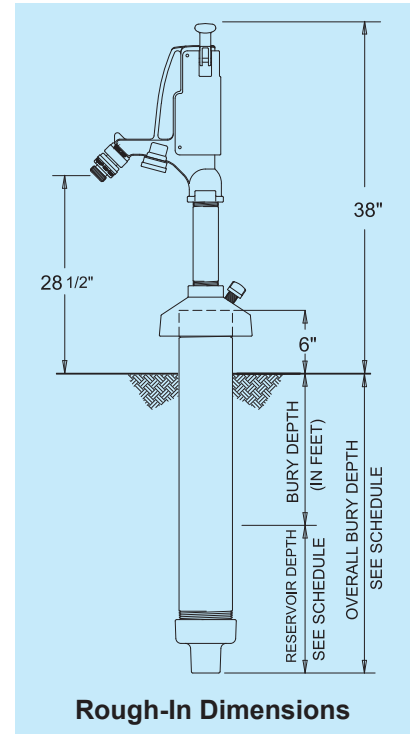

WOODFORD

*ITEM 6 - 15139 HANDLE AND LINK ASSEMBLY INCLUDES PARTS 1-6

MODEL S4H PARTS LIST

ITEM	PART #	DESCRIPTION
	15137	Operating Link Assembly (Includes Items 1-5)
1	50040	Roll Pin
2	10375	Clevis Link
3	10376	Clevis
4	10377	Clevis Pin
5	10319	E-Ring (2)
6	15139	*Handle & Link Assembly
7	10552	S4H Head
8	10551	Handle Pin
9	10328	Stop Screw
10	10329	Jam Nut
11	10336	Head Cover Screws (4)
12	15240	Head Cover
13	10307	Washer
14	10308	Swivel Nut
15	10494	Lock Nut
16	10489	Spring
17	10465	Operating Rod Extension
18	15232	Packing Nut Assembly (Includes 10464 Internal & 10537 External O-Rings)
19	15220	Diverter Assembly
20	37HF-BR	37HF Backflow Preventer
21	10496	Upper Pipe
22	10555	Vent Cap
23	10556	3/8" Pipe Nipple
24	15136	Sniffer Valve
25	10554	Casing Cover
26	10491	Cup Gasket
27	10534	Threaded Stud (3)
28	10483	Reservoir Flange
29	10332	Flat Washer (3)
30	10331	Hex Nut (3)
31		RESERVOIR PIPE (Bury Depth & Length)
	10511	1' Bury (27 7/16" Long)
	10512	2' Bury (41 1/16" Long)
	10513	3' Bury (54 13/16" Long)
	10514	4' Bury (68 7/16" Long)
	10515	5' Bury (82 5/16" Long)
	10516	6' Bury (95 15/16" Long)
	10517	7' Bury (109 11/16" Long)

ITEM	PART #	DESCRIPTION
32	10482	Inlet Casting
33		LOWER PIPE (Bury Depth & Length)
	10501	1' Bury (25 1/8" Long)
	10502	2' Bury (38 3/4" Long)
	10503	3' Bury (52 1/2" Long)
	10504	4' Bury (66 1/8" Long)
	10505	5' Bury (80" Long)
	10506	6' Bury (93 5/8" Long)
	10507	7' Bury (107 3/8" Long)
34	10334	1" Lock Nut
35	15233	Venturi Assembly
36	10321	Venturi O-Rings (2)
37	15134	Valve Plug
38	10322	Valve Plug Guide
39	10469	Inlet Screen
40	10323	Snap Ring #3000
41	10497	Coupling
42		OPERATING ROD (Bury Depth & Length)
	10521	1' Bury (47 1/8" Long)
	10522	2' Bury (60 3/4" Long)
	10523	3' Bury (74 1/2" Long)
	10524	4' Bury (88 1/8" Long)
	10525	5' Bury (102" Long)
	10526	6' Bury (115 5/8" Long)
	10527	7' Bury (129 3/8" Long)