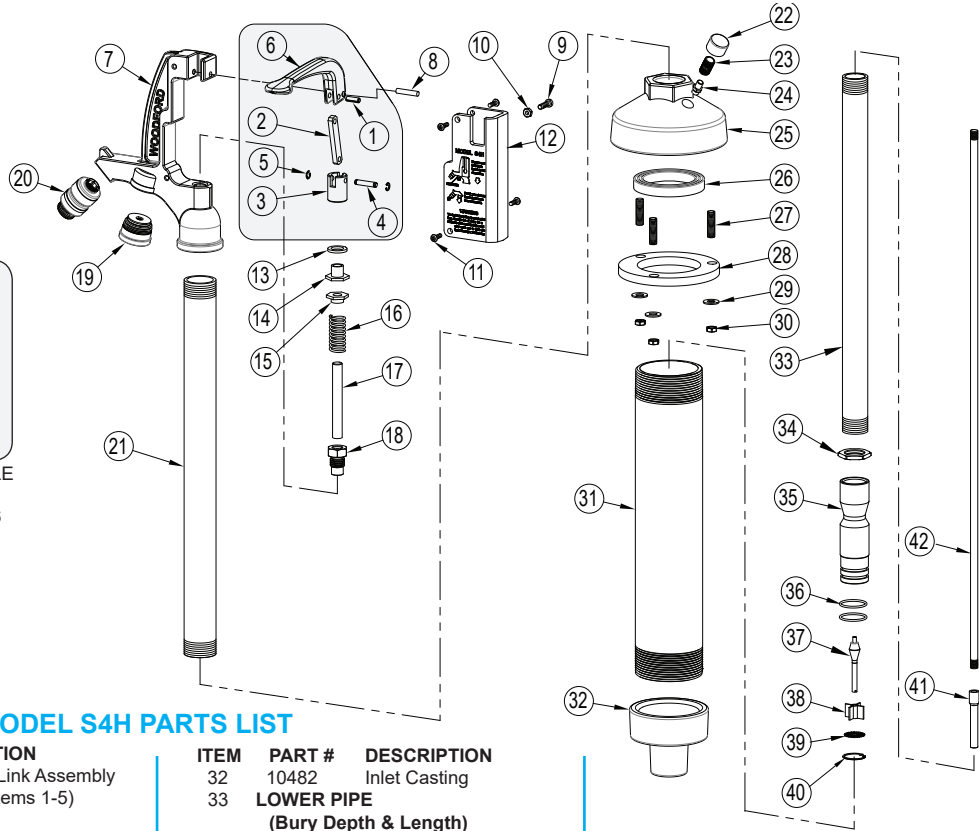

WOODFORD

*ITEM 6 - 15139 HANDLE AND LINK ASSEMBLY INCLUDES PARTS 1-6

MODEL S4H PARTS LIST

ITEM	PART #	DESCRIPTION
	15137	Operating Link Assembly (Includes Items 1-5)
1	50040	Roll Pin
2	10375	Clevis Link
3	10376	Clevis
4	10377	Clevis Pin
5	10319	E-Ring (2)
6	15139	*Handle & Link Assembly
7	10552	S4H Head
8	10551	Handle Pin
9	10328	Stop Screw
10	10329	Jam Nut
11	10336	Head Cover Screws (4)
12	15240	Head Cover
13	10307	Washer
14	10308	Swivel Nut
15	10494	Lock Nut
16	10489	Spring
17	10465	Operating Rod Extension
18	15232	Packing Nut Assembly (Includes 10464 Internal & 10537 External O-Rings)
19	15220	Diverter Assembly
20	37HF-BR	37HF Backflow Preventer
21	10496	Upper Pipe
22	10555	Vent Cap
23	10556	3/8" Pipe Nipple
24	15136	Sniffer Valve
25	10554	Casing Cover
26	10491	Cup Gasket
27	10534	Threaded Stud (3)
28	10483	Reservoir Flange
29	10332	Flat Washer (3)
30	10331	Hex Nut (3)
31		RESERVOIR PIPE (Bury Depth & Length)
	10511	1' Bury (27 7/16" Long)
	10512	2' Bury (41 1/16" Long)
	10513	3' Bury (54 13/16" Long)
	10514	4' Bury (68 7/16" Long)
	10515	5' Bury (82 5/16" Long)
	10516	6' Bury (95 15/16" Long)
	10517	7' Bury (109 11/16" Long)

ITEM	PART #	DESCRIPTION
32	10482	Inlet Casting
33		LOWER PIPE (Bury Depth & Length)
	10501	1' Bury (25 1/8" Long)
	10502	2' Bury (38 3/4" Long)
	10503	3' Bury (52 1/2" Long)
	10504	4' Bury (66 1/8" Long)
	10505	5' Bury (80" Long)
	10506	6' Bury (93 5/8" Long)
	10507	7' Bury (107 3/8" Long)
34	10334	1" Lock Nut
35	15233	Venturi Assembly
36	10321	Venturi O-Rings (2)
37	15134	Valve Plug
38	10322	Valve Plug Guide
39	10469	Inlet Screen
40	10323	Snap Ring #3000
41	10497	Coupling
42		OPERATING ROD (Bury Depth & Length)
	10521	1' Bury (47 1/8" Long)
	10522	2' Bury (60 3/4" Long)
	10523	3' Bury (74 1/2" Long)
	10524	4' Bury (88 1/8" Long)
	10525	5' Bury (102" Long)
	10526	6' Bury (115 5/8" Long)
	10527	7' Bury (129 3/8" Long)