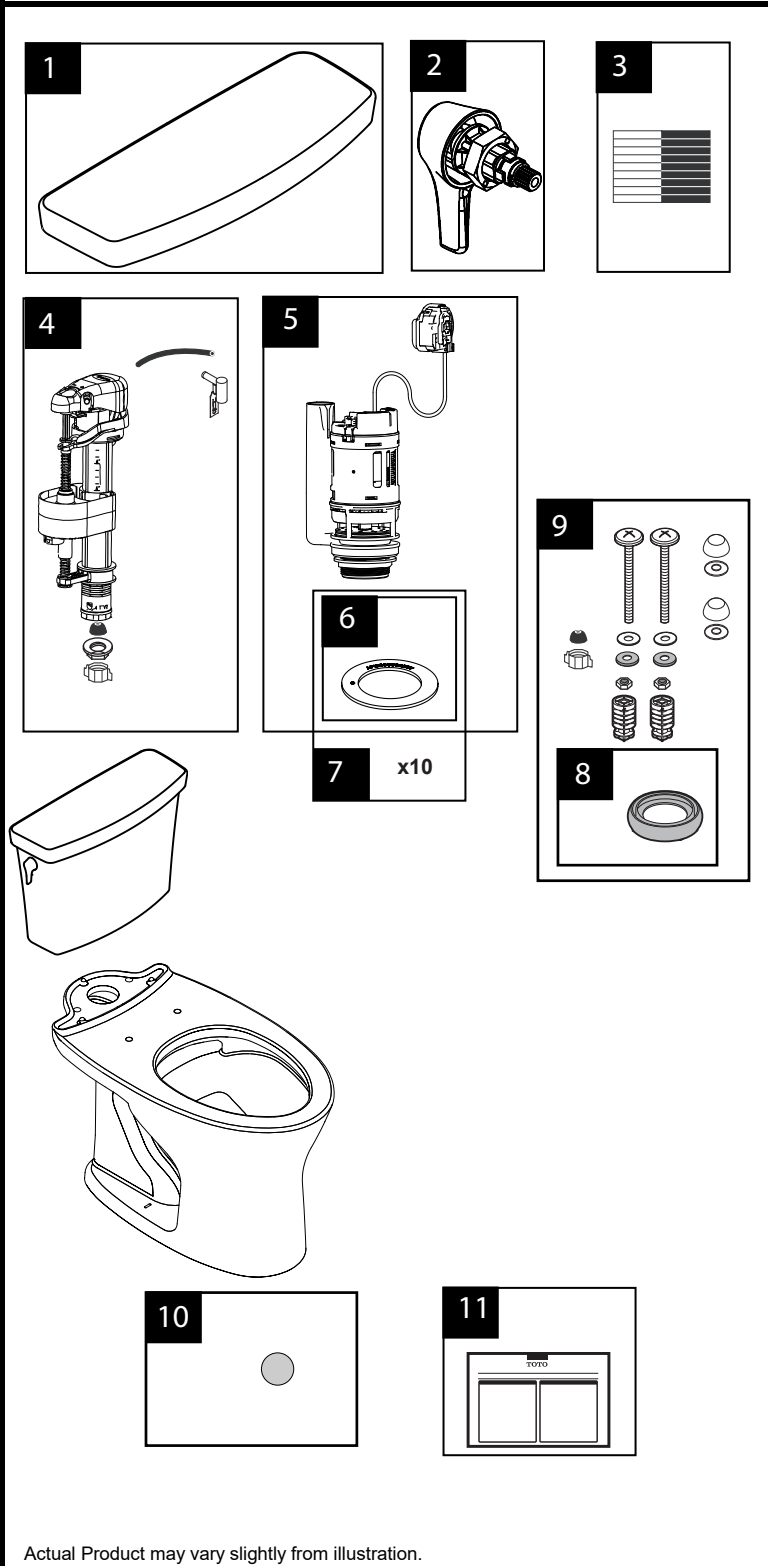

Drake® Transitional
 1.28 & 0.8 Gpf Toilet, Elongated
DYNAMAX TORNADO FLUSH®
 (including CEFIONTECT®)

Item	Part	Description
1	TCU748CR#01	Tank Lid w/ Velcro Tape - Cotton
	TCU748CR#03	Tank Lid w/ Velcro Tape - Bone
	TCU748CR#11	Tank Lid w/ Velcro Tape - Colonial White
	TCU748CR#12	Tank Lid w/ Velcro Tape - Sedona Beige
	TCU748CR#51	Tank Lid w/ Velcro Tape - Ebony
2	THU806#CP-A	Trip Lever Handle - Chrome Plated
3	THU107	Velcro Tape
4	TSU813.07-A	Fill Valve Assembly
5	THU776-A	Flush Valve Assembly, 1.28 GPF
6	9BU112E-A	Flush Tower Seal Gasket - 1pc
7	THU744	Flush Tower Seal Gasket
8	9BU109E-A	Tank to Bowl Gasket
9	THU778#01-A	Tank to Bowl Mounting Hardware - Cotton White
	THU778#03-A	Tank to Bowl Mounting Hardware - Bone
	THU778#11-A	Tank to Bowl Mounting Hardware - Colonial White
	THU778#12-A	Tank to Bowl Mounting Hardware - Sedona Beige
	THU778#51-A	Tank to Bowl Mounting Hardware - Ebony
10	0EU147#01-A	Conceal Sticker - Cotton White
	0EU147#03-A	Conceal Sticker - Bone
	0EU147#11-A	Conceal Sticker - Colonial White
	0EU147#12-A	Conceal Sticker - Sedona Beige
	0EU147#51-A	Conceal Sticker - Ebony
11	0GU193	Installation Instruction

Note:

Product Number Explanations

Two-Piece Toilet	Tank	Bowl
(CST) Gravity Type Toilet	(ST) Tank	(CT) Bowl
(MS) Toilet & Seat Combo	(748) Model	(746) Model
(MW) Toilet & WASHLET® Combo	(E) 1.28 Gpf / 0.8Gpf	(C) DYNAMAX TORNADO FLUSH®
(SS) Seat	(M) DUAL-MAX®	(G) CEFIONTECT®
(SW) WASHLET® (748) Model	(A) AUTO FLUSH Compatible	(T40) WASHLET®+
(C) DYNAMAX TORNADO FLUSH®		
(E) 1.28 Gpf / 0.8Gpf		
(M) DUAL-MAX®		
(G) CEFIONTECT®		