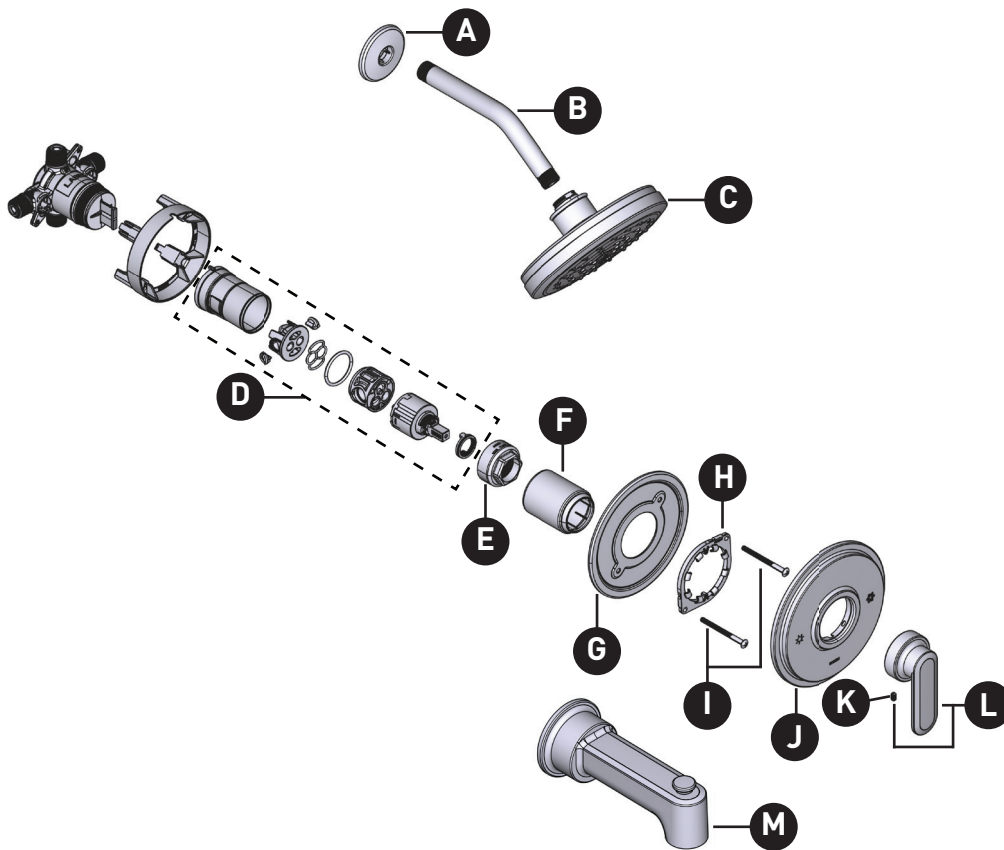

MOEN®

ILLUSTRATED PARTS

GREENFIELD™

M-CORE™ 3-Series Trim

ORDER BY PART NUMBER

*Trim can be used with U130 series or U140 series valve

MODELS: UT33321 Series - Valve Trim Only
 UT33322 Series/UT33322EP - Shower Only
 UT33323 Series/UT33323EP Series- Tub/Shower Trim
 (EP =1.75gpm head)

ID	Kit Number	Finish
*A	137488	See Below
*B	123815	See Below
*C	S178 (2.5 GPM)	See Below
	S178EP (1.75 GPM)	See Below
D	1213	N/A
E	200762	N/A
*F	200775	See Below
G	200766	N/A
H	200772	N/A
I	200764 (x2)	N/A
*J	215540	See Below
K	40057 (Requires 3/32" Hex Key)	N/A
*L	215537	See Below
*M	215536 (Slip Fit)	See Below
	215539 (IPS) (Option)	See Below
*N	200755	See Below