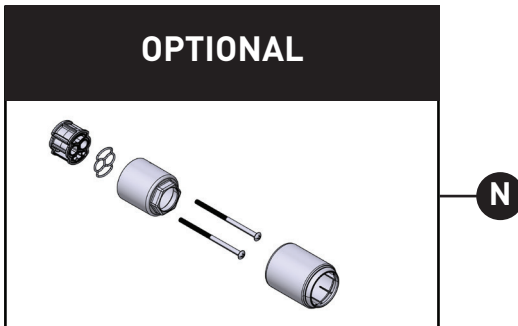

MOEN®

ILLUSTRATED PARTS

GREENFIELD™

M-CORE™ 3-Series Trim

ORDER BY PART NUMBER

*Trim can be used with U130 series or U140 series valve

MODELS: UT33321 Series - Valve Trim Only
 UT33322 Series/UT33322EP - Shower Only
 UT33323 Series/UT33323EP Series- Tub/Shower Trim
 (EP =1.75gpm head)

ID	Kit Number	Finish
*A	137488	See Below
*B	123815	See Below
*C	S178 (2.5 GPM)	See Below
	S178EP (1.75 GPM)	See Below
D	1213	N/A
E	200762	N/A
*F	200775	See Below
G	200766	N/A
H	200772	N/A
I	200764 (x2)	N/A
*J	215540	See Below
K	40057 (Requires 3/32" Hex Key)	N/A
*L	215537	See Below
*M	215536 (Slip Fit)	See Below
	215539 (IPS) (Option)	See Below
*N	200755	See Below