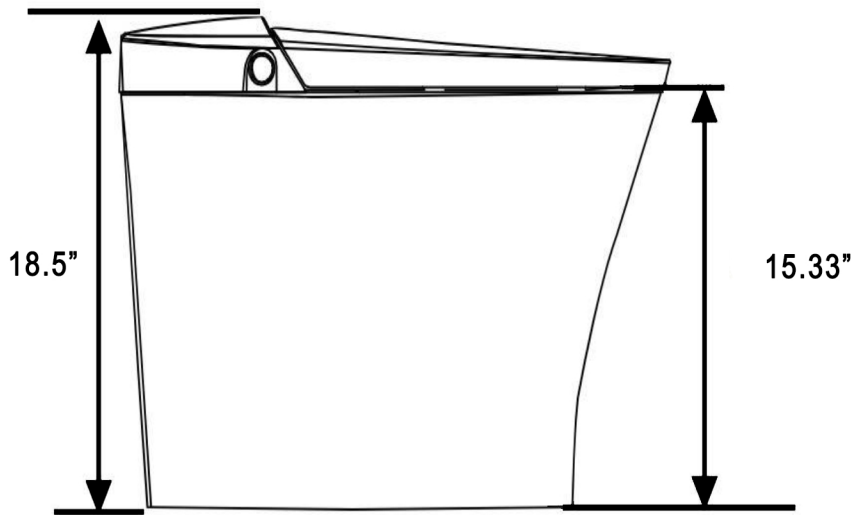

## Technical:

Materials - ceramic bowl

Dimensions: 27.12" X 15.5" X 18.5"

Rated Power: 1070W

Voltage: 110V/50HZ

Weight: 99lbs

Water Pressure Range: >4gal/min  
(static pressure 0.14MPA/dynamic  
pressure 0.09MPA)