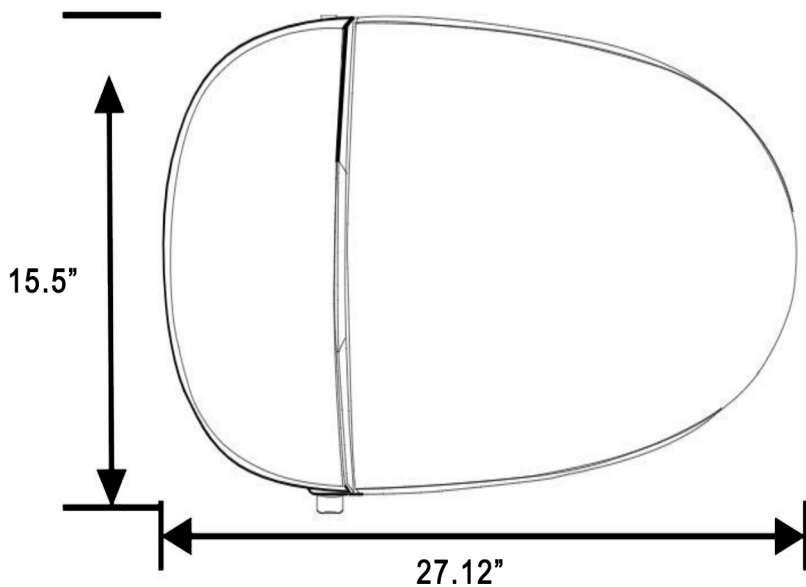

Chiaro

CETBCERN-12.WH

748079802902

TRONE