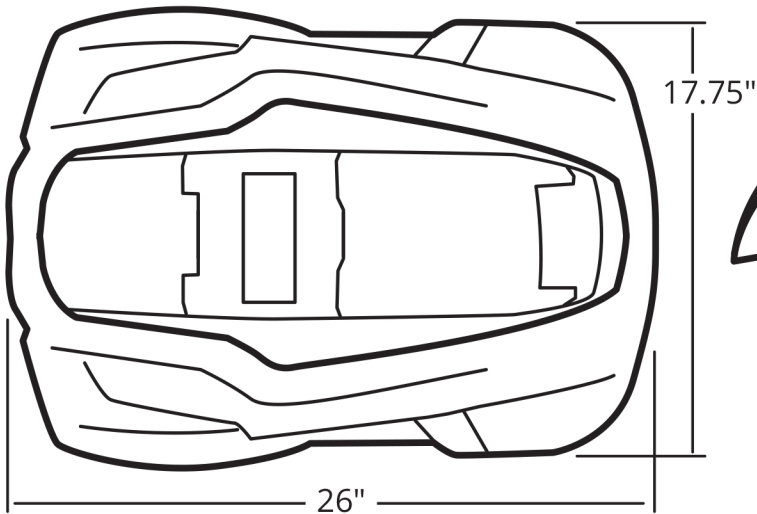

## RM24/RM18

Robotic Lawn Mower

SKU/Part No.	RM24
Lithium Battery Voltage	28V
Lithium Battery Capacity	4Ah
Motor Type	Brushless
Blade Speed	2900 rpm
Cutter Type	3 Blades
Cutting Width	240mm (9.5")
Cutting Height	25-65mm (1 - 2.5")
Maximum Mowing Area	1000m <sup>2</sup> (0.25 acre)
Maximum Climb Angle	30° (50%)
Walking Speed	0.5m/s (1.55 ft/sec)
Boundary Wire Length	100m (330ft)
Warranty	2 Year Limited / 1 Year Limited on Battery

SKU/Part No.	RM18
Lithium Battery Voltage	20V
Lithium Battery Capacity	2Ah
Motor Type	Brushless
Blade Speed	2900 rpm
Cutter Type	3 Blades
Cutting Width	180mm (7")
Cutting Height	20-60mm (0.8 - 2.4")
Maximum Mowing Area	600m <sup>2</sup> (0.15 acre)
Maximum Climb Angle	20° (35%)
Walking Speed	0.25m/s (0.85 ft/sec)
Boundary Wire Length	100m (330ft)
Warranty	2 Year Limited / 1 Year Limited on Battery

Contact Us: 1-800-876-3009 • [www.mowro.com](http://www.mowro.com)

**RM24 Dimensions:**

Blade Cutting  
Width: 9.5"

Weight: 23 lbs.

**RM18 Dimensions:**

Blade Cutting  
Width: 7"

Weight: 19 lbs.