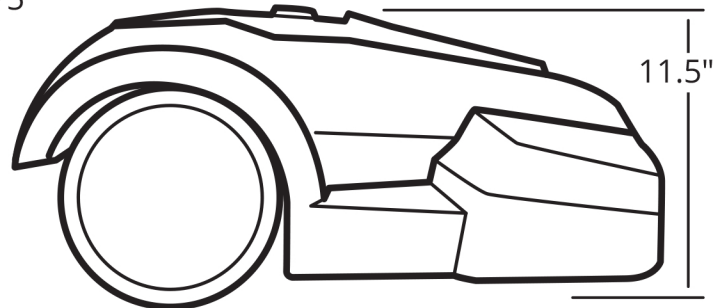

SKU/Part No.	RM18
Lithium Battery Voltage	20V
Lithium Battery Capacity	2Ah
Motor Type	Brushless
Blade Speed	2900 rpm
Cutter Type	3 Blades
Cutting Width	180mm (7")
Cutting Height	20-60mm (0.8 - 2.4")
Maximum Mowing Area	600m <sup>2</sup> (0.15 acre)
Maximum Climb Angle	20° (35%)
Walking Speed	0.25m/s (0.85 ft/sec)
Boundary Wire Length	100m (330ft)
Warranty	2 Year Limited / 1 Year Limited on Battery

Contact Us: 1-800-876-3009 • [www.mowro.com](http://www.mowro.com)

**RM24 Dimensions:**

Blade Cutting  
Width: 9.5"

Weight: 23 lbs.

**RM18 Dimensions:**

Blade Cutting  
Width: 7"

Weight: 19 lbs.