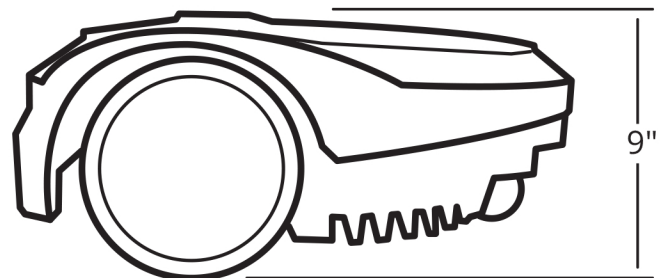

Contact Us: 1-800-876-3009 • [www.mowro.com](http://www.mowro.com)

**RM24 Dimensions:**

Blade Cutting  
Width: 9.5"

Weight: 23 lbs.

**RM18 Dimensions:**

Blade Cutting  
Width: 7"

Weight: 19 lbs.