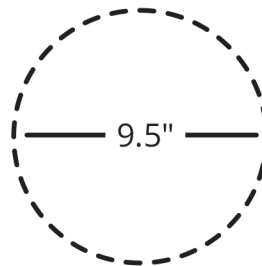

SKU/Part No.	RM18
Lithium Battery Voltage	20V
Lithium Battery Capacity	2Ah
Motor Type	Brushless
Blade Speed	2900 rpm
Cutter Type	3 Blades
Cutting Width	180mm (7")
Cutting Height	20-60mm (0.8 - 2.4")
Maximum Mowing Area	600m <sup>2</sup> (0.15 acre)
Maximum Climb Angle	20° (35%)
Walking Speed	0.25m/s (0.85 ft/sec)
Boundary Wire Length	100m (330ft)
Warranty	2 Year Limited / 1 Year Limited on Battery

Contact Us: 1-800-876-3009 • [www.mowro.com](http://www.mowro.com)

**RM24 Dimensions:**

Blade Cutting  
Width: 9.5"

Weight: 23 lbs.

**RM18 Dimensions:**

Blade Cutting  
Width: 7"

Weight: 19 lbs.