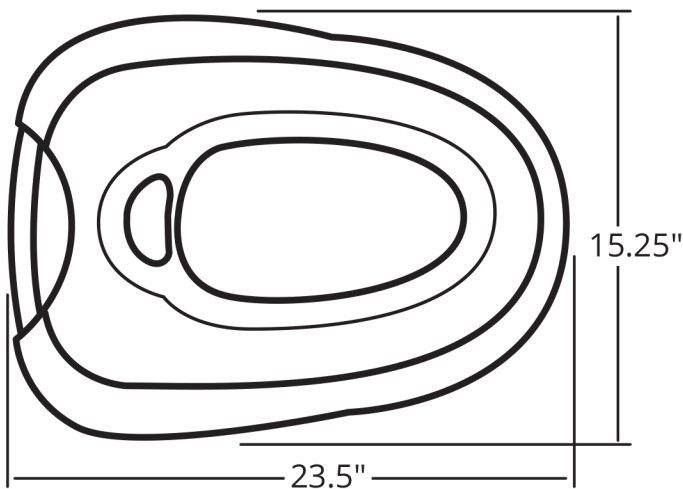

SKU/Part No.	RM18
Lithium Battery Voltage	20V
Lithium Battery Capacity	2Ah
Motor Type	Brushless
Blade Speed	2900 rpm
Cutter Type	3 Blades
Cutting Width	180mm (7")
Cutting Height	20-60mm (0.8 - 2.4")
Maximum Mowing Area	600m <sup>2</sup> (0.15 acre)
Maximum Climb Angle	20° (35%)
Walking Speed	0.25m/s (0.85 ft/sec)
Boundary Wire Length	100m (330ft)
Warranty	2 Year Limited / 1 Year Limited on Battery

Contact Us: 1-800-876-3009 • [www.mowro.com](http://www.mowro.com)

**RM24 Dimensions:**

Blade Cutting  
Width: 9.5"

Weight: 23 lbs.

**RM18 Dimensions:**

Blade Cutting  
Width: 7"

Weight: 19 lbs.