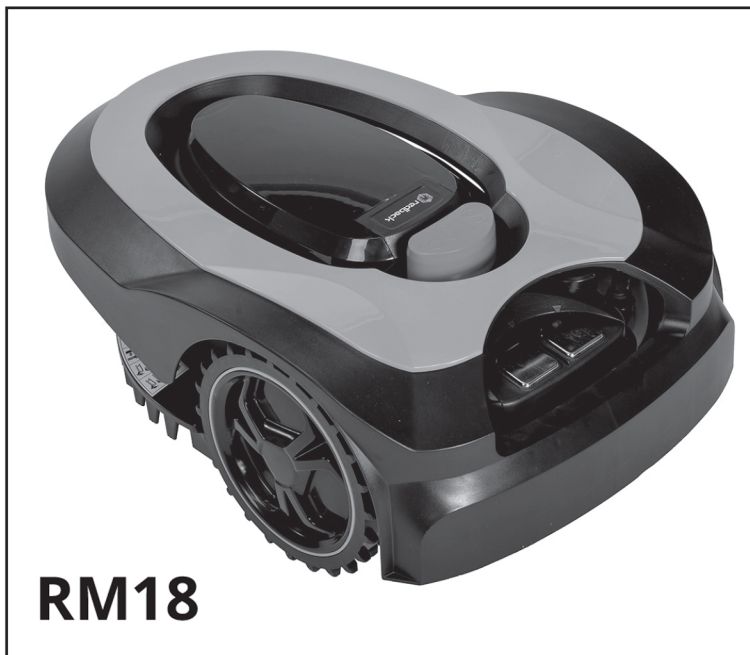

### Features RM24:

- Automatic mowing
- Height Adjustment (1"-2.5")
- Water and Dust resistant
- Climbs slopes up to 50% (30°)
- 9.5" cutting width
- Brushless motors
- Cuts up to 0.25 acre
- 28V lithium-ion 4Ah battery
- Quiet operation (65dB)
- 3 cutting blades
- Mows every 48hrs
- 2-year warranty
- Mow scheduling
- Bump & Tilt; Rain Sensors
- Made from durable ABS plastic

### Features RM18:

- Automatic mowing
- Height Adjustment (0.8"-2.4")
- Water and Dust resistant
- Climbs slopes up to 35% (20°)
- 7" cutting width
- Brushless motors
- Cuts up to 0.15 acre
- 20V 2Ah lithium-ion battery
- Quiet operation (65dB)
- 3 cutting blades
- Mows every 48hrs
- 2-year warranty
- Mow scheduling
- Bump & Tilt; Rain Sensors
- Made from durable ABS plastic

## RM24/RM18

Robotic Lawn Mower

SKU/Part No.	RM24
Lithium Battery Voltage	28V
Lithium Battery Capacity	4Ah
Motor Type	Brushless
Blade Speed	2900 rpm
Cutter Type	3 Blades
Cutting Width	240mm (9.5")
Cutting Height	25-65mm (1 - 2.5")
Maximum Mowing Area	1000m <sup>2</sup> (0.25 acre)
Maximum Climb Angle	30° (50%)
Walking Speed	0.5m/s (1.55 ft/sec)
Boundary Wire Length	100m (330ft)
Warranty	2 Year Limited / 1 Year Limited on Battery