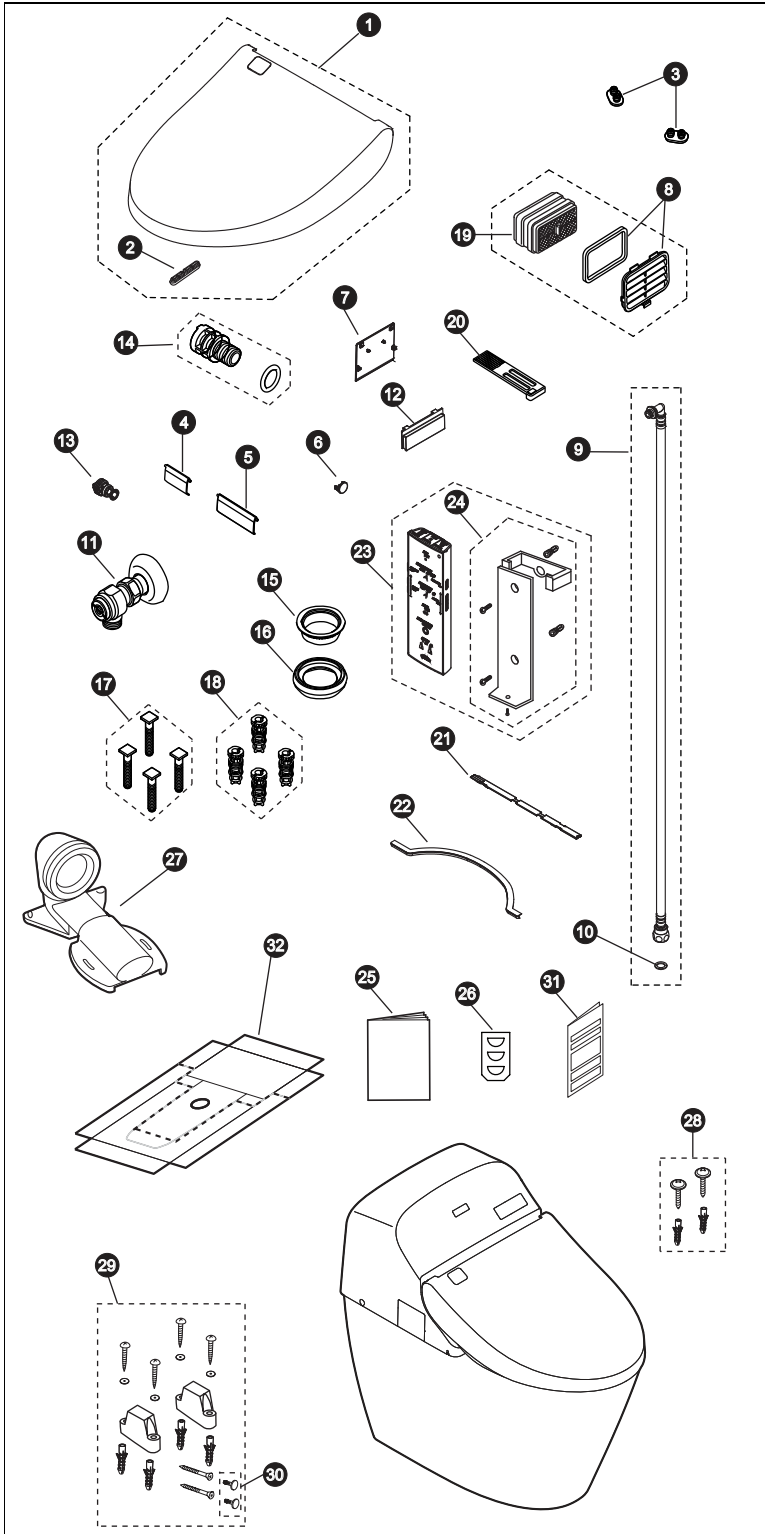

G400
1.28Gpf / 0.9Gpf Toilet, Elongated,
3D Tornado™, 12" Modular Rough-In,
CeFiONtect™

Item	Part	Description
1	THU9870#01	Lid Assembly (cotton)
	THU9870#12	Lid Assembly (sedona beige)
2	THU9871	Lid Bumper
3	THU9337	Seat Bumpers
4	THU9810	Wand Door
5	THU9811	Dryer Door
6	THU9874#01	Screw Cap (cotton)
	THU9874#12	Screw Cap (sedona beige)
7	THU9875#01	Drain Plug Cover (cotton)
	THU9875#12	Drain Plug Cover (sedona beige)
8	THU9814	Deodorizer Louver
9	THU9891	Water Connection Hose
10	THU9500	Water Connection Hose Gasket
11	THU9508	Water Supply Valve
12	THU9895#01	Side Cover Plate (cotton)
	THU9895#12	Side Cover Plate (sedona beige)
13	THU9833	Water Strainer
14	THU9501	Drain Plug Assembly
15	THU9506	Flush Connection Nut
16	THU9507	Flush Connection Gasket
17	THU9504	Mounting Bolt (x4)
18	THU9505	Mounting Nut (x4)
19	THU9476	Deodorizer Catalyst
20	THU9619	Deodorizer Air Filter
21	THU9847	Lever Cover
22	THU9807	Gasket
23	THU9958	Remote Control Assembly
24	THU9853	Remote Control Hanger Assembly
25	THU9908	Instruction Manual (top unit)
26	THU9909	Sensor Adjusting Stickers
27	THU9910	Rough-in Socket
28	THU394	Socket Mounting Hardware Kit
29	THU395	Mounting Block Hardware Kit
30	9AU284#01	Bowl Screw Cover (x2) (cotton)
	9AU284#12	Bowl Screw Cover (x2) (sedona beige)
31	THU9911	Installation Manual (bowl unit)
32	0DU652	Installation Protective Sheet

Note:

Product Number Explanations

Two-Piece Toilet

(MS) Toilet & Seat Combination
(920) Model
(CEM) 3D Tornado™
(F) Universal Height
(G) CeFiONtect™

Washlet Unit

(SN) Washlet
(920) Model
(M) Dual Flush

Bowl Unit

(CT) Bowl
(920) Model
(C) Tornado Flush™
(E) HET
(F) Universal Height
(G) CeFiONtect™

Actual Product may vary slightly from illustration.