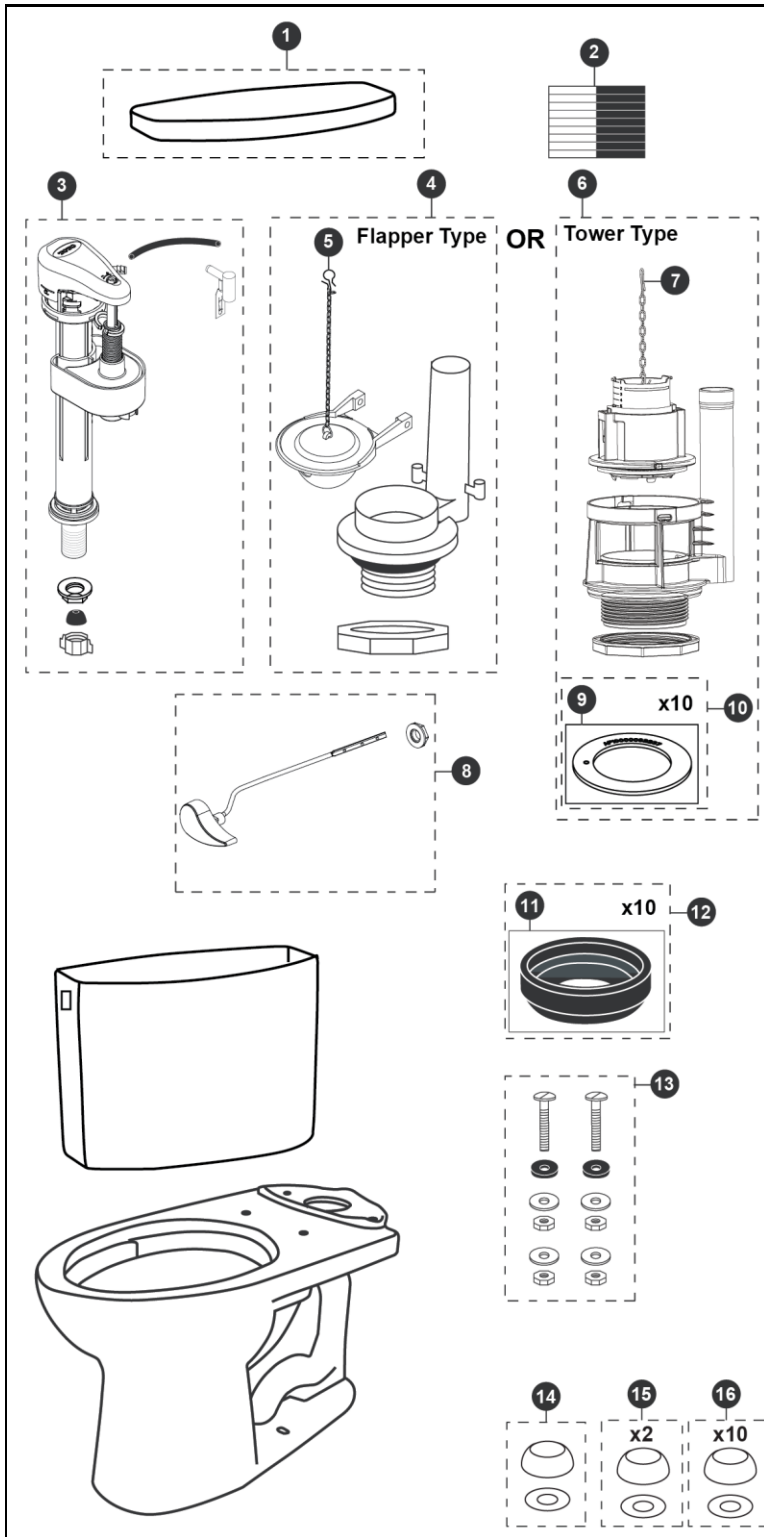

CST454CEF & CST454CEFG

CST454CEF CST454CEFG
 C454CEF C454CEFG
 ST454E ST454E
 ST454ET ST454ET

Drake® II 1.28Gpf Toilet, Elongated Tornado Flush™, Universal Height (including CeFIONtect™)

Item	Part	Description
1	TCU454CRE#01	Tank Lid w/ Velcro Tape - Cotton
	TCU454CRE#03	Tank Lid w/ Velcro Tape - Bone
	TCU454CRE#11	Tank Lid w/ Velcro Tape - Colonial White
	TCU454CRE#12	Tank Lid w/ Velcro Tape - Sedona Beige
	TCU454CRE#51	Tank Lid w/ Velcro Tape - Ebony
2	THU107	Velcro Tape
3	TSU54A	Fill Valve for Flapper Type
	THU53A	Fill Valve for Tower Type
4	THU252P-A	Flush Valve
5	THU499S	Flapper w/ Chain
6	THU445.10F-A	Drain Valve for Tower Type
7	THU440-A	Flush Tower
8	THU068#01	Trip Lever - Cotton
	THU068#03	Trip Lever - Bone
	THU068#11	Trip Lever - Colonial White
	THU068#12	Trip Lever - Sedona Beige
	THU068#51	Trip Lever - Ebony
	THU068#CP	Trip Lever - Chrome Plated
	THU068#BN	Trip Lever - Brushed Nickel
	THU068#PN	Trip Lever - Polished Nickel
9	THU407	Seal Gasket (1 piece)
10	THU370	Seal Gasket (10 pieces)
11	9BU024E	Tank to Bowl Gaskets
12	THU131	Tank to Bowl Gaskets (10 pieces)
13	TSU01D	Tank Mounting Kit
14	THU044#01	Bolt Cap - Cotton
	THU044#03	Bolt Cap - Bone
	THU044#11	Bolt Cap - Colonial White
	THU044#12	Bolt Cap - Sedona Beige
	THU044#51	Bolt Cap - Ebony
15	THU044S#01	Bolt Cap Set - Cotton (2 sets)
	THU044S#03	Bolt Cap Set - Bone (2 sets)
	THU044S#11	Bolt Cap Set - Colonial White (2 sets)
	THU044S#12	Bolt Cap Set - Sedona Beige (2 sets)
	THU044S#51	Bolt Cap Set - Ebony (2 sets)
16	THU098#01	Bolt Cap Set - Cotton (10 sets)
	THU098#03	Bolt Cap Set - Bone (10 sets)
	THU098#11	Bolt Cap Set - Colonial White (10 sets)
	THU098#12	Bolt Cap Set - Sedona Beige (10 sets)
	THU098#51	Bolt Cap Set - Ebony (10 sets)

Note:

Product Number Explanations

Two-piece Toilet

(CST) Gravity type toilet
 (454) Model
 (C) Tornado Flush™
 (E) E-Max®
 (F) Universal Height
 (G) CeFIONtect™
 (T) Drain Valve Tower

Tank

(ST) Tank
 (454) Model
 (E) E-Max®